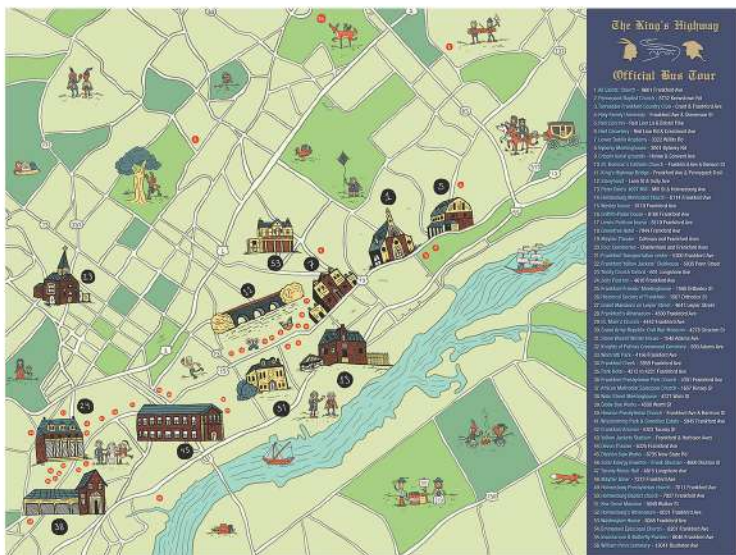

The King's Highway

Foundation

Brings you an opportunity to support one of the biggest initiatives to come to Northeast Philadelphia! The Official King's Highway Tour and Northeast Philly Initiative!

The Washington Level - \$2500 [Exclusive]

Exclusive Sponsorship of The Kings Highway Tour Guide Map includes Larger (3 x 4 inch) logo on map, advertisements on The Kings Highway and NE Philly Initiative websites, press releases of the tour, and social media pages. (limited to one)

The Franklin Level - \$1000

Co-Sponsorship of The Kings Highway Tour Guide Map includes smaller (1" x 2.5") logo on map, and advertisements on the The Kings Highway and NE Philly Initiative websites. (limited to two)

The Rochambeau Level - \$500

Co-Sponsorship of the The Kings Highway Tour Guide Map includes smaller (1" x 1") logo on map. (limited to four)

Name _____ Phone _____

Company _____ Level _____

Email _____

Check Payable to: The King's Highway Foundation
4316 Sheffield Avenue., Philadelphia, PA. 19136